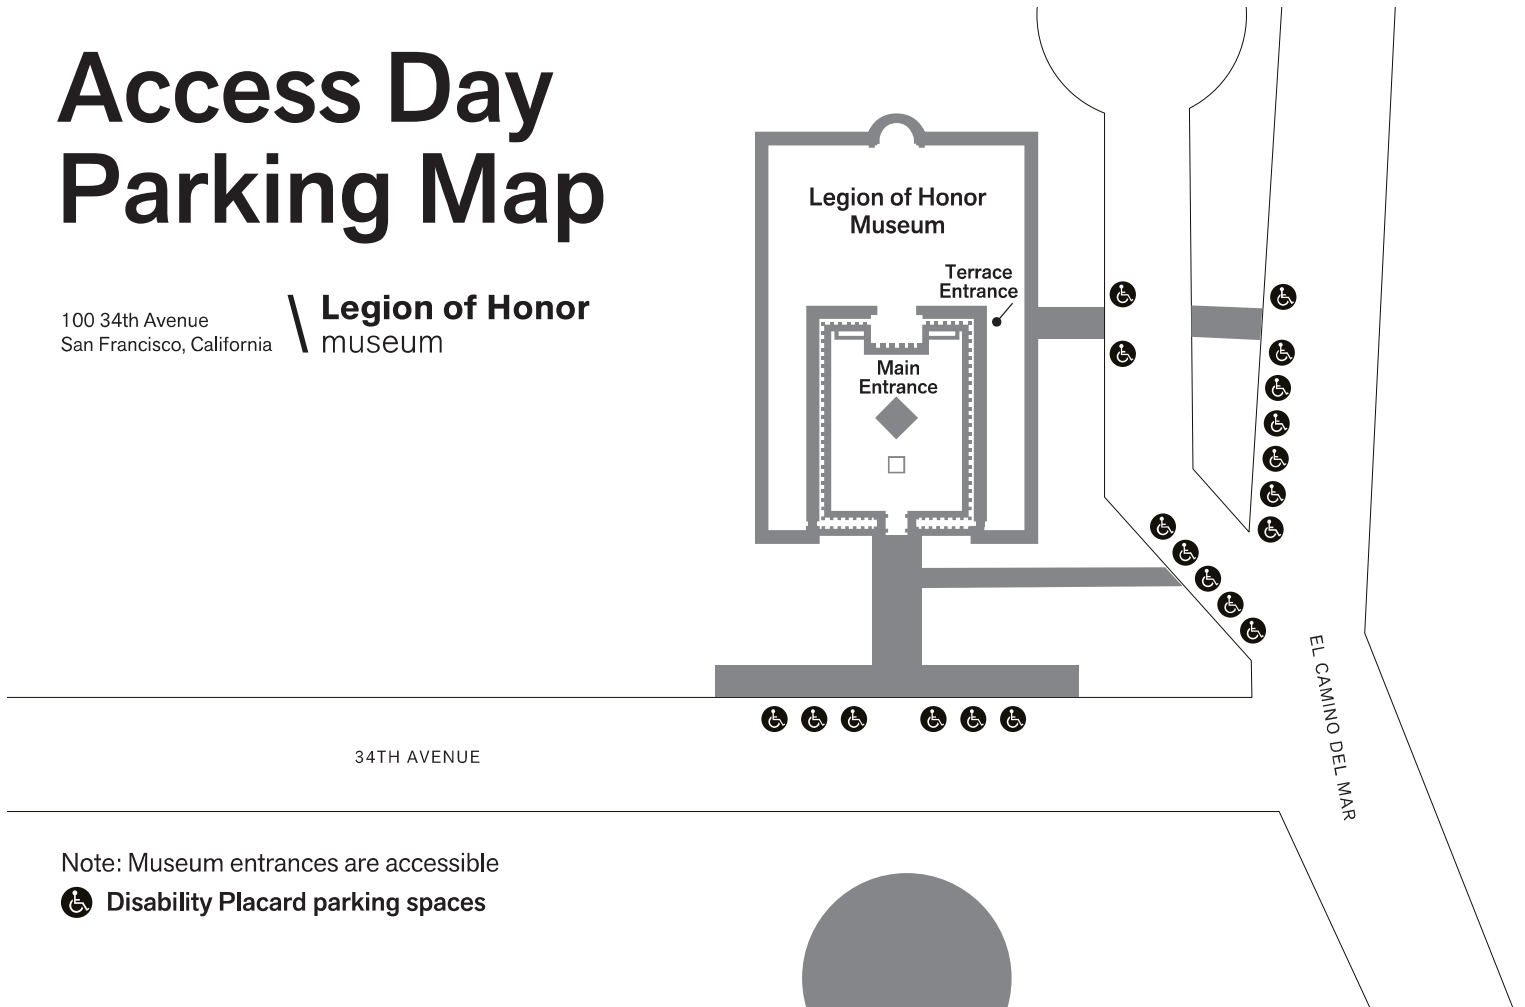

# Access Day Parking Map

100 34th Avenue  
San Francisco, California

Legion of Honor  
museum

Note: Museum entrances are accessible

 Disability Placard parking spaces